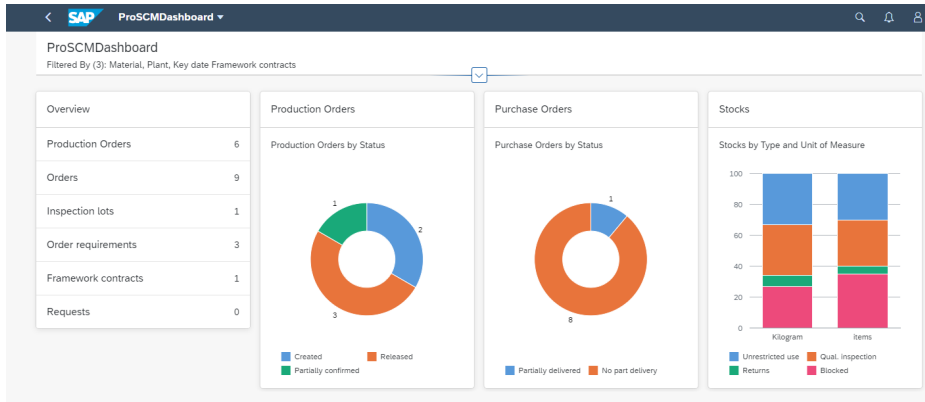

## Functions

- SAP Fiori application
- Graphical display of the following logistic movement data in the overview
  - Production orders
  - Purchase orders
  - Stocks
  - Inquiries
  - Purchase requisitions
  - Inspection lot
  - Outline agreements
- Direct jump from the graphical display to the detailed data
- Selection of several materials from different plants.
- Data export to MS-Excel

## Properties

- Standard SAP Fiori application integrable via SAP Fiori Launch Pad
- Flexible tool for displaying and analyzing logistical objects and their data
- Simple overview of the most important logistic movement data
- Decision support for planning and execution of logistic processes

## Advantages

- Standard SAP Fiori application
- Support of the user in decisions regarding changes of products or control of logistic processes
- Integration into the ProNovia Business Process Framework

## PRODUCT FACTS

“ProSCMDashboard is the intuitive SAP Fiori app that allows easy data analysis of logistics movement data, making it an important decision support tool for planning and implementing logistics processes.”